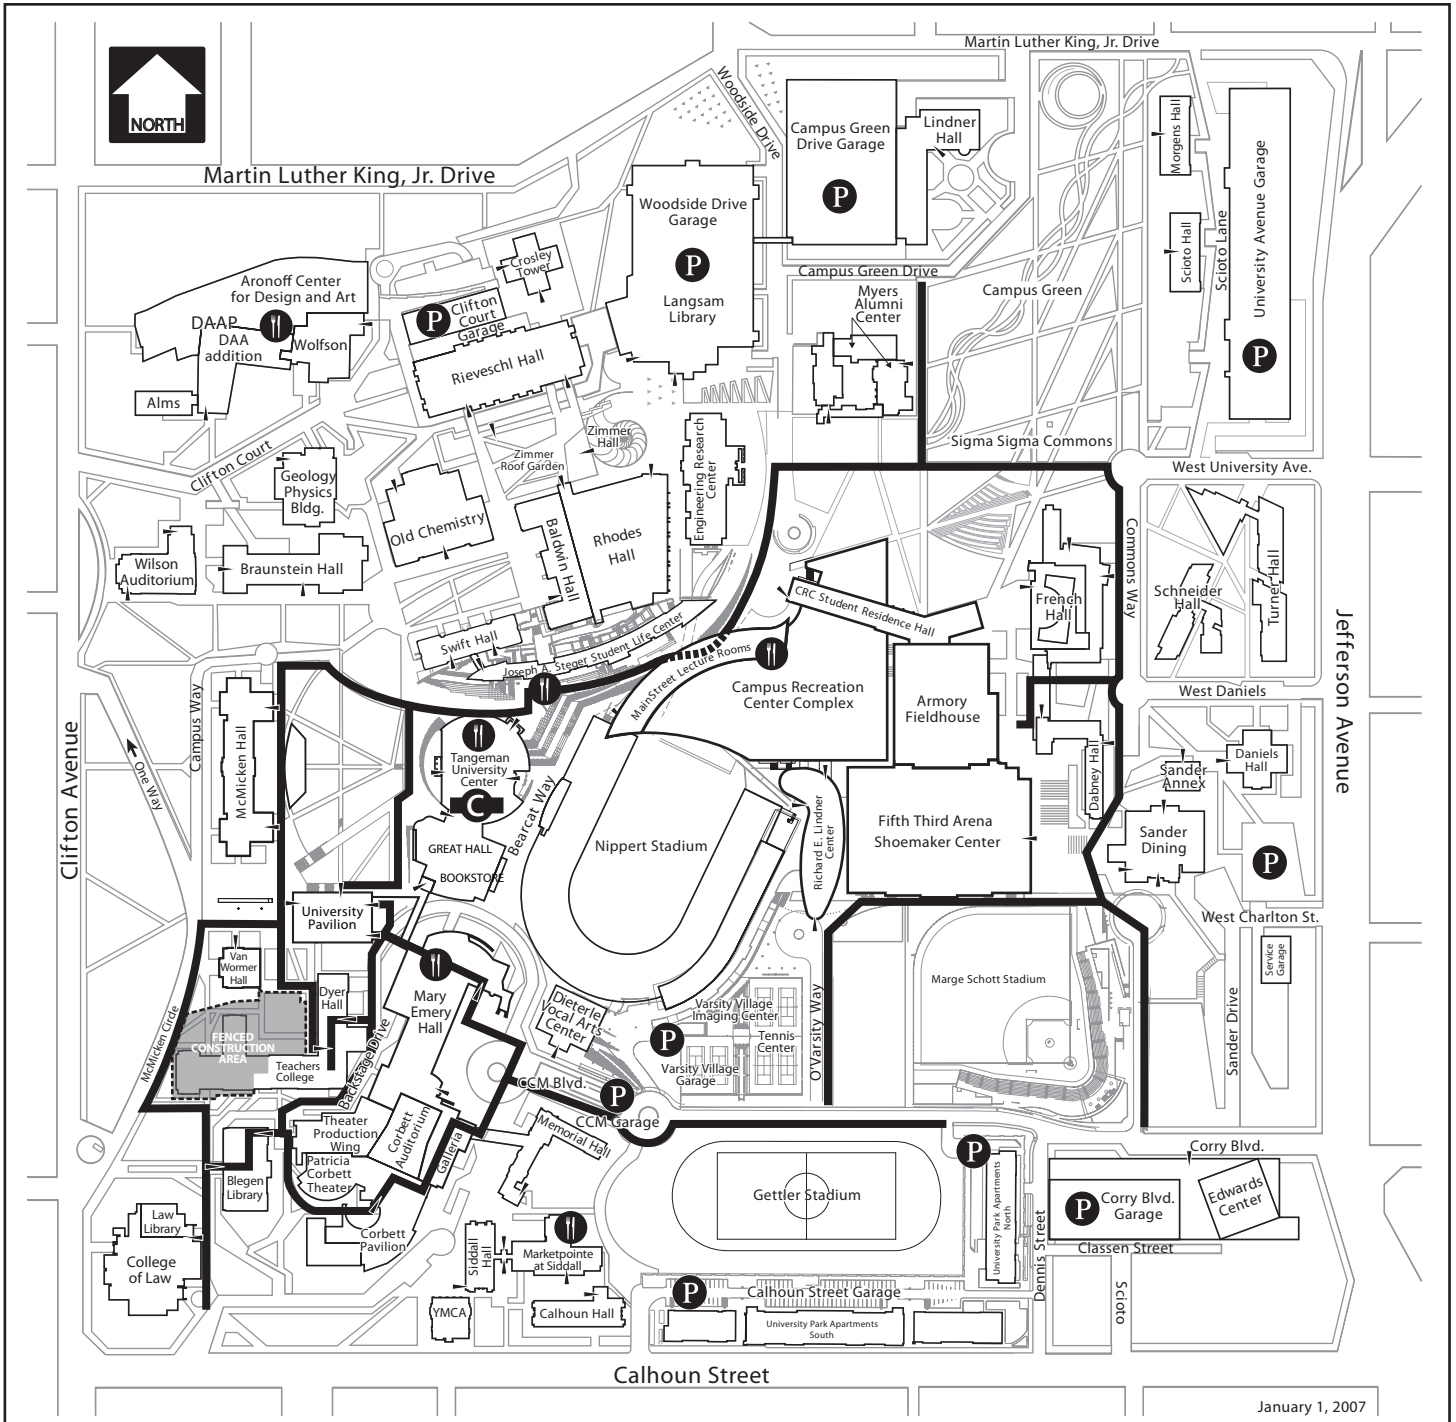

Uptown West Campus Access Map

January 1, 2007

Key

-  Accessible Route
-  Accessible Entrance
-  Visitor Parking
-  Food
-  Campus Information
-  Construction Site
-  Teachers College